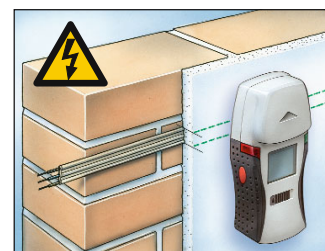

MetalliFinder

Metal detection with depth display
and voltage warning.

New

MetalliFinder

High performance metal detection device with depth display and voltage warning. Enables targeted location of metal objects as heating and water pipes. Easy handling by extra large LC-Display.

- Through depth measuring it can be decided if the drilling depth is sufficient in front of metal cores etc.
- Means no more accidentally drilling into water or gas pipes made of metal.
- The course of underground canals can be determined reliably.
- Ensures safe and reliable working – prevention of destruction of precious drillers, drill bits and cutting blades.
- When drilling into or fitting to stone, the device means that drilling into girders or reinforcing rods can be avoided.
- Cost-saving – avoidance of drilling in the wrong place with the subsequent repair work this involves.