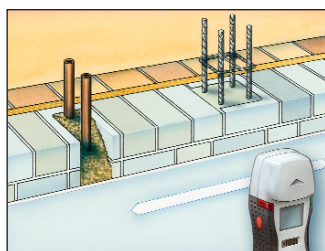

MetalliFinder

Metal detection with depth display
and voltage warning.

New

MetalliFinder

High performance metal detection device with depth display and voltage warning. Enables targeted location of metal objects as heating and water pipes. Easy handling by extra large LC-Display.

- Through depth measuring it can be decided if the drilling depth is sufficient in front of metal cores etc.
- Means no more accidentally drilling into water or gas pipes made of metal.
- The course of underground canals can be determined reliably.
- Ensures safe and reliable working – prevention of destruction of precious drillers, drill bits and cutting blades.
- When drilling into or fitting to stone, the device means that drilling into girders or reinforcing rods can be avoided.
- Cost-saving – avoidance of drilling in the wrong place with the subsequent repair work this involves.