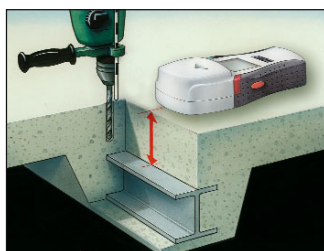

MetalliFinder

Metal detection with depth display
and voltage warning.

New

MetalliFinder

High performance metal detection device with depth display and voltage warning. Enables targeted location of metal objects as heating and water pipes. Easy handling by extra large LC-Display.

- Through depth measuring it can be decided if the drilling depth is sufficient in front of metal cores etc.
- Means no more accidentally drilling into water or gas pipes made of metal.
- The course of underground canals can be determined reliably.
- Ensures safe and reliable working – prevention of destruction of precious drillers, drill bits and cutting blades.
- When drilling into or fitting to stone, the device means that drilling into girders or reinforcing rods can be avoided.
- Cost-saving – avoidance of drilling in the wrong place with the subsequent repair work this involves.