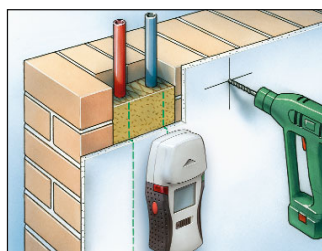

MetalliFinder

Metal detection with depth display
and voltage warning.

New

MetalliFinder

High performance metal detection device with depth display and voltage warning. Enables targeted location of metal objects as heating and water pipes. Easy handling by extra large LC-Display.

- Through depth measuring it can be decided if the drilling depth is sufficient in front of metal cores etc.
- Means no more accidentally drilling into water or gas pipes made of metal.
- The course of underground canals can be determined reliably.
- Ensures safe and reliable working – prevention of destruction of precious drillers, drill bits and cutting blades.
- When drilling into or fitting to stone, the device means that drilling into girders or reinforcing rods can be avoided.
- Cost-saving – avoidance of drilling in the wrong place with the subsequent repair work this involves.